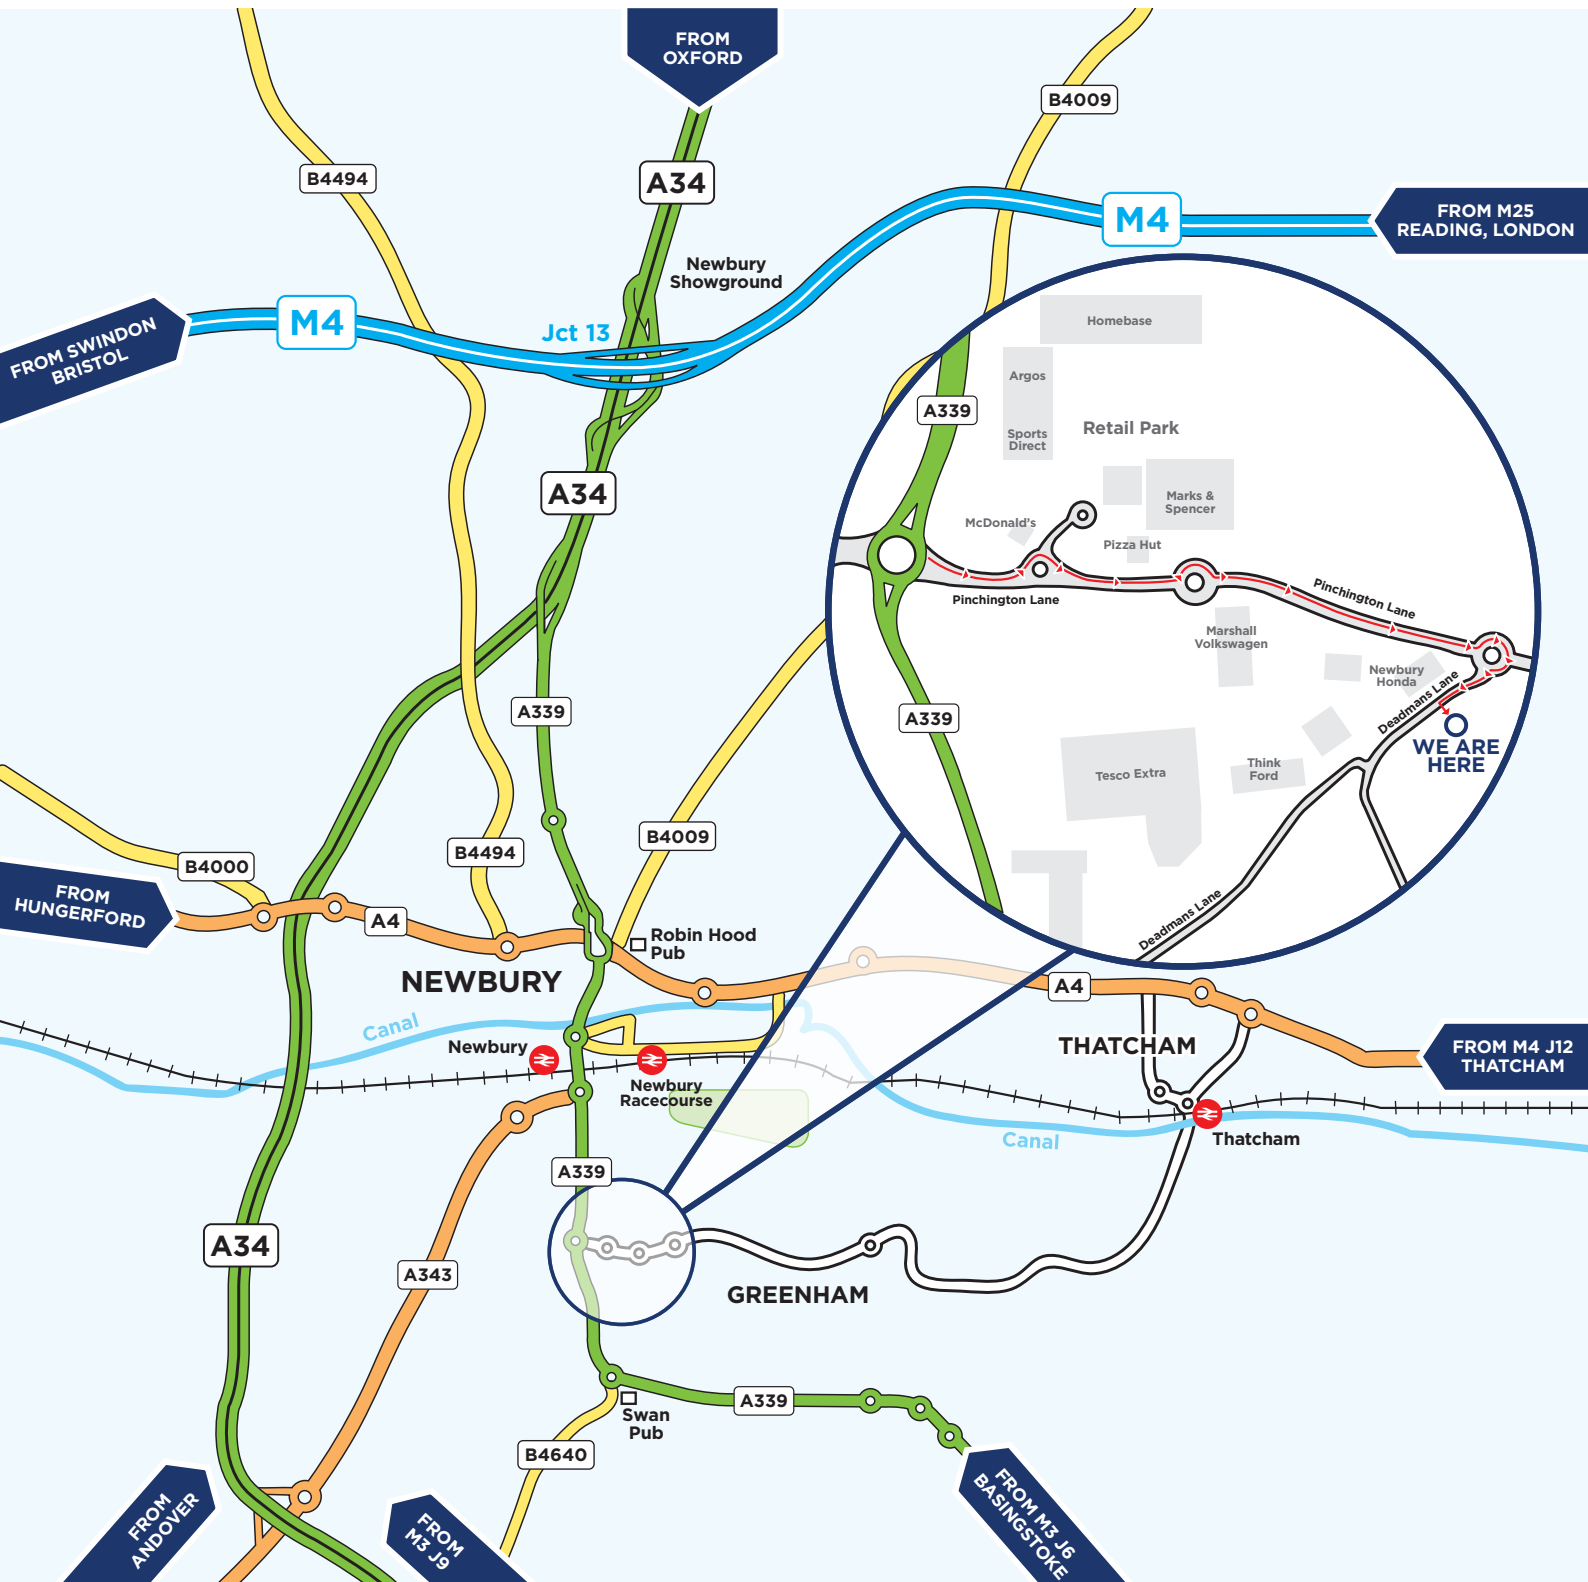

CLASSIC MODERN CARS

Classic Modern Cars Ltd, Deadmans Lane, Greenham, Newbury, Berkshire RG19 8XS
Tel: 0794 115 7627 | Email: info@classicmoderncars.co.uk

www.classicmoderncars.co.uk